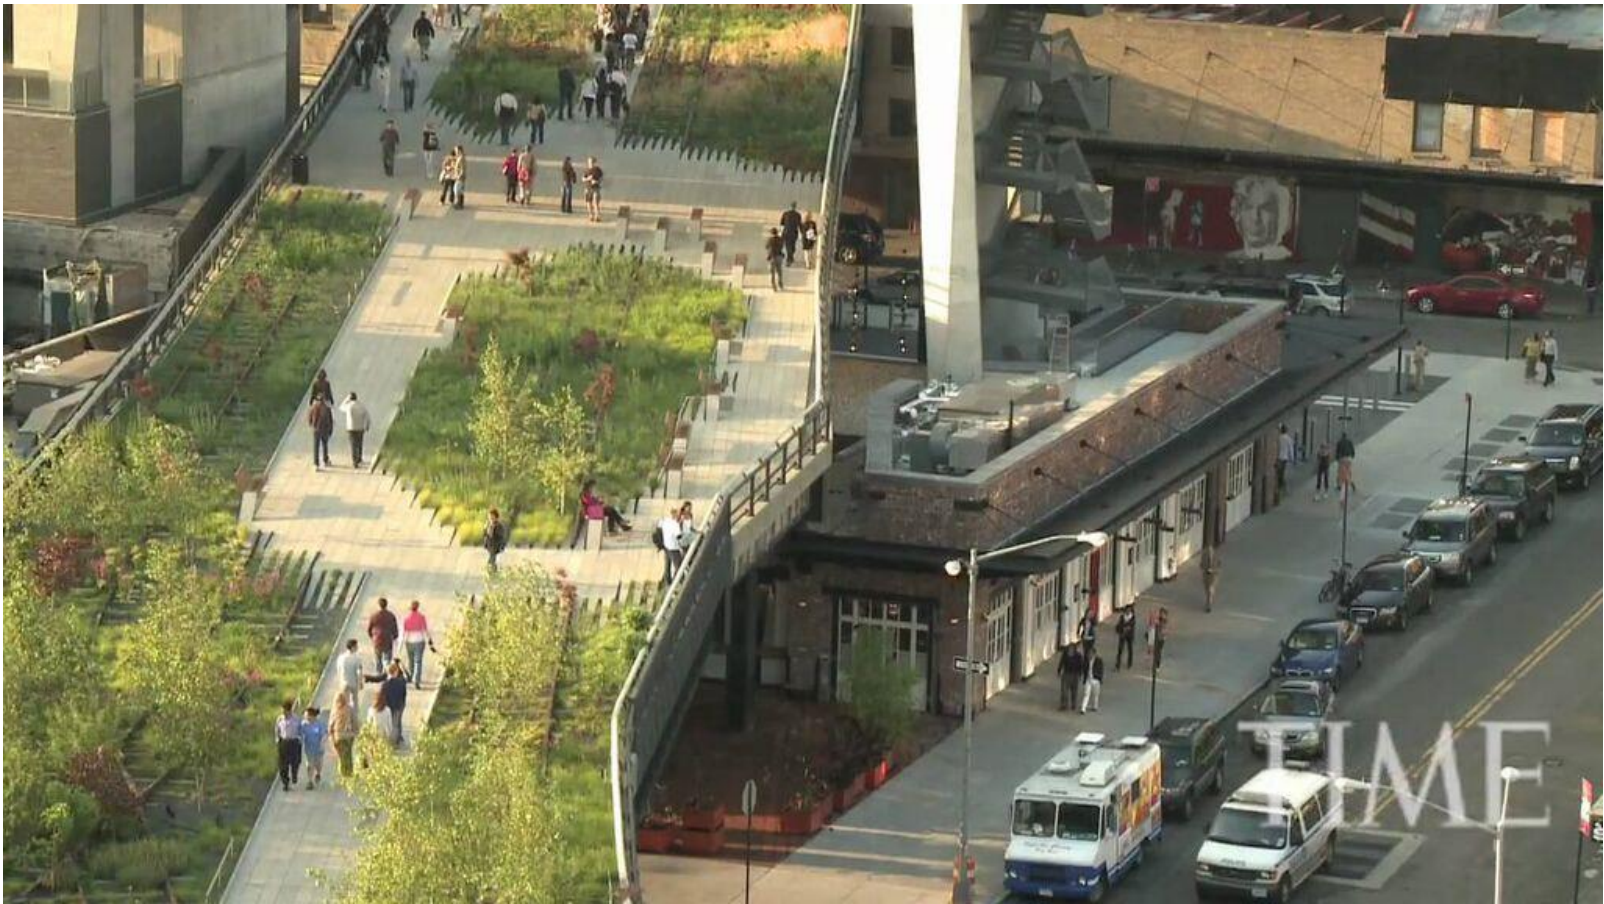

Pedestrian Bridges