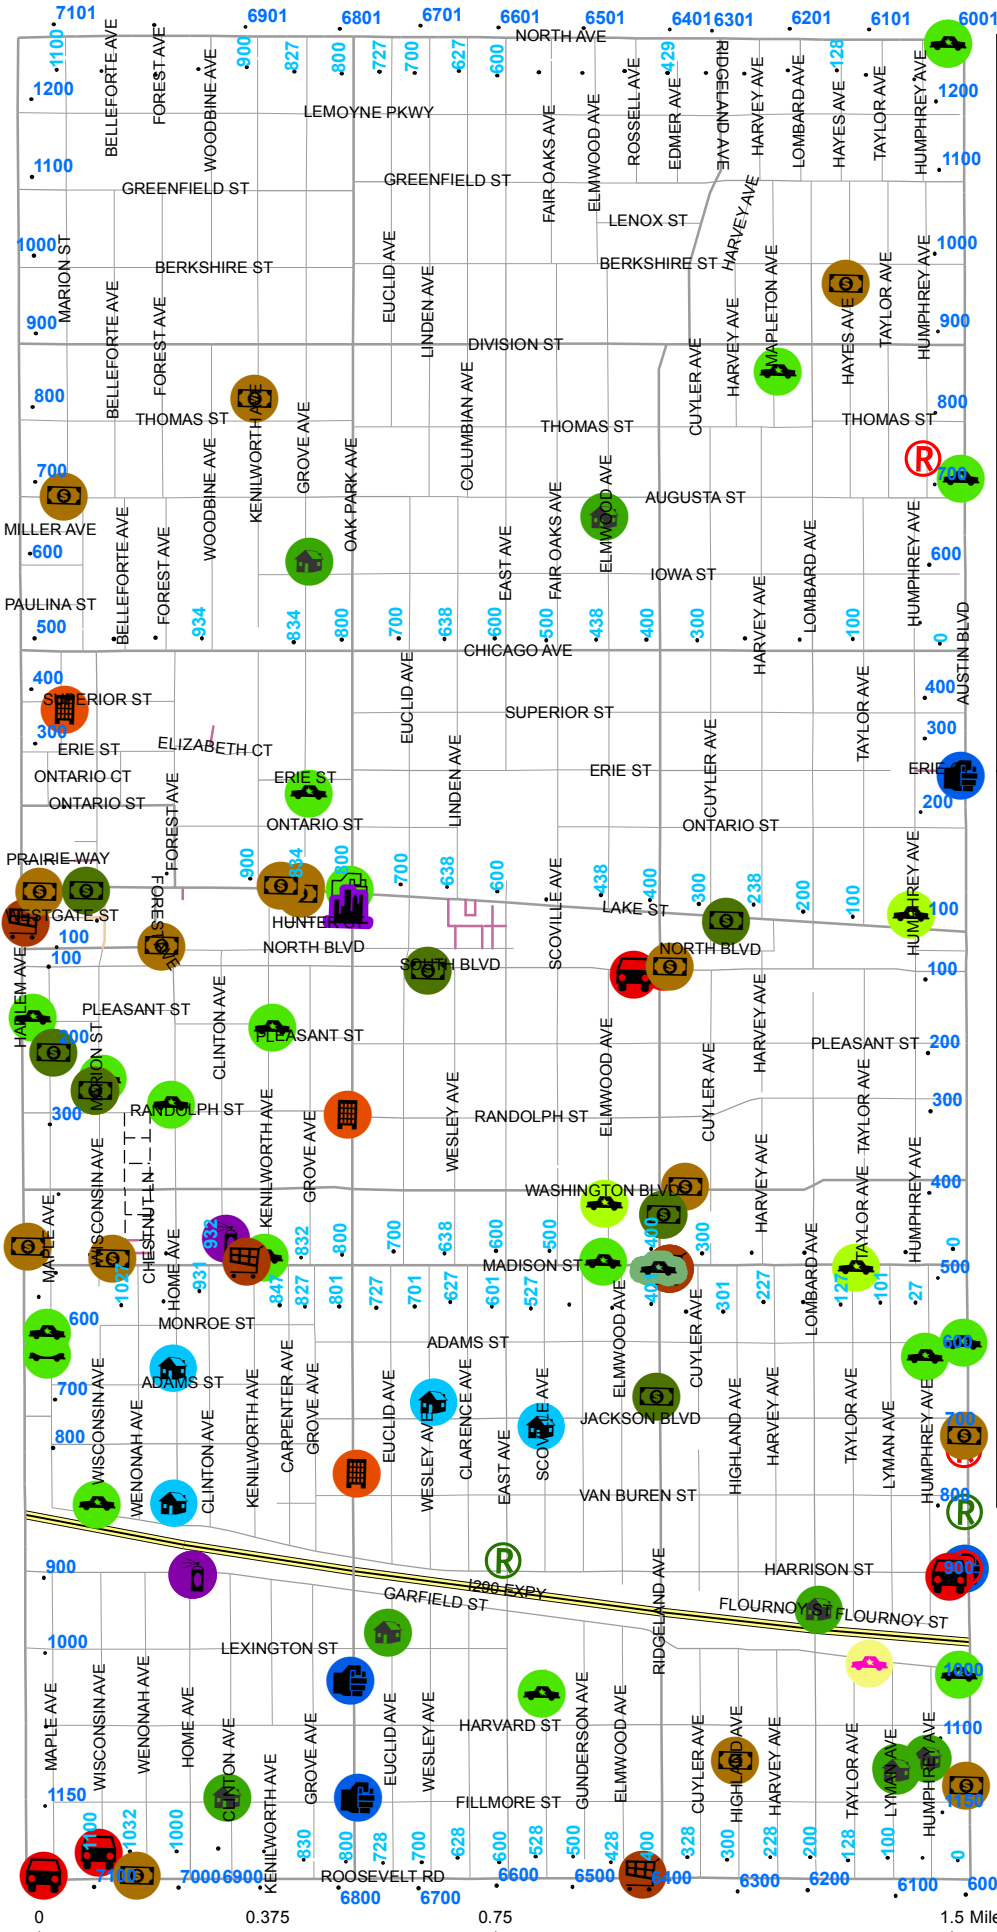

Village of Oak Park

PART 1 CRIME AND GRAFFITI
JANUARY 2016

- Agg Assault -2
- Agg Battery -3
- Agg Robbery -1
- Agg Vehicular Hijacking -1
- Robbery -2
- Armed Robbery -5
- Burglary to Apt -3
- Burglary to Business -1
- Burglary to Garage -8
- Burglary to House -4
- Graffiti -4
- Motor Vehicle Theft -5
- Burglary From Motor Vehicle -18
- Retail Theft -7
- Theft \$500 and Under -21
- Theft Over \$500 -9
- Theft fr Motor Vehicle -3
- Vehicular Invasion -1

PERSONAL SAFETY

1. Trust your instincts. Cross the street to avoid groups that are loitering or hanging out.
2. Be aware of your surroundings and avoid walking alone.
3. Give up your possessions. Don't give up your life.
4. Plan a safe, well traveled route, and avoid poorly lighted areas.

CRIME TIP HOTLINE # 708.434.1636
*** YOU MAY REMAIN ANONYMOUS**