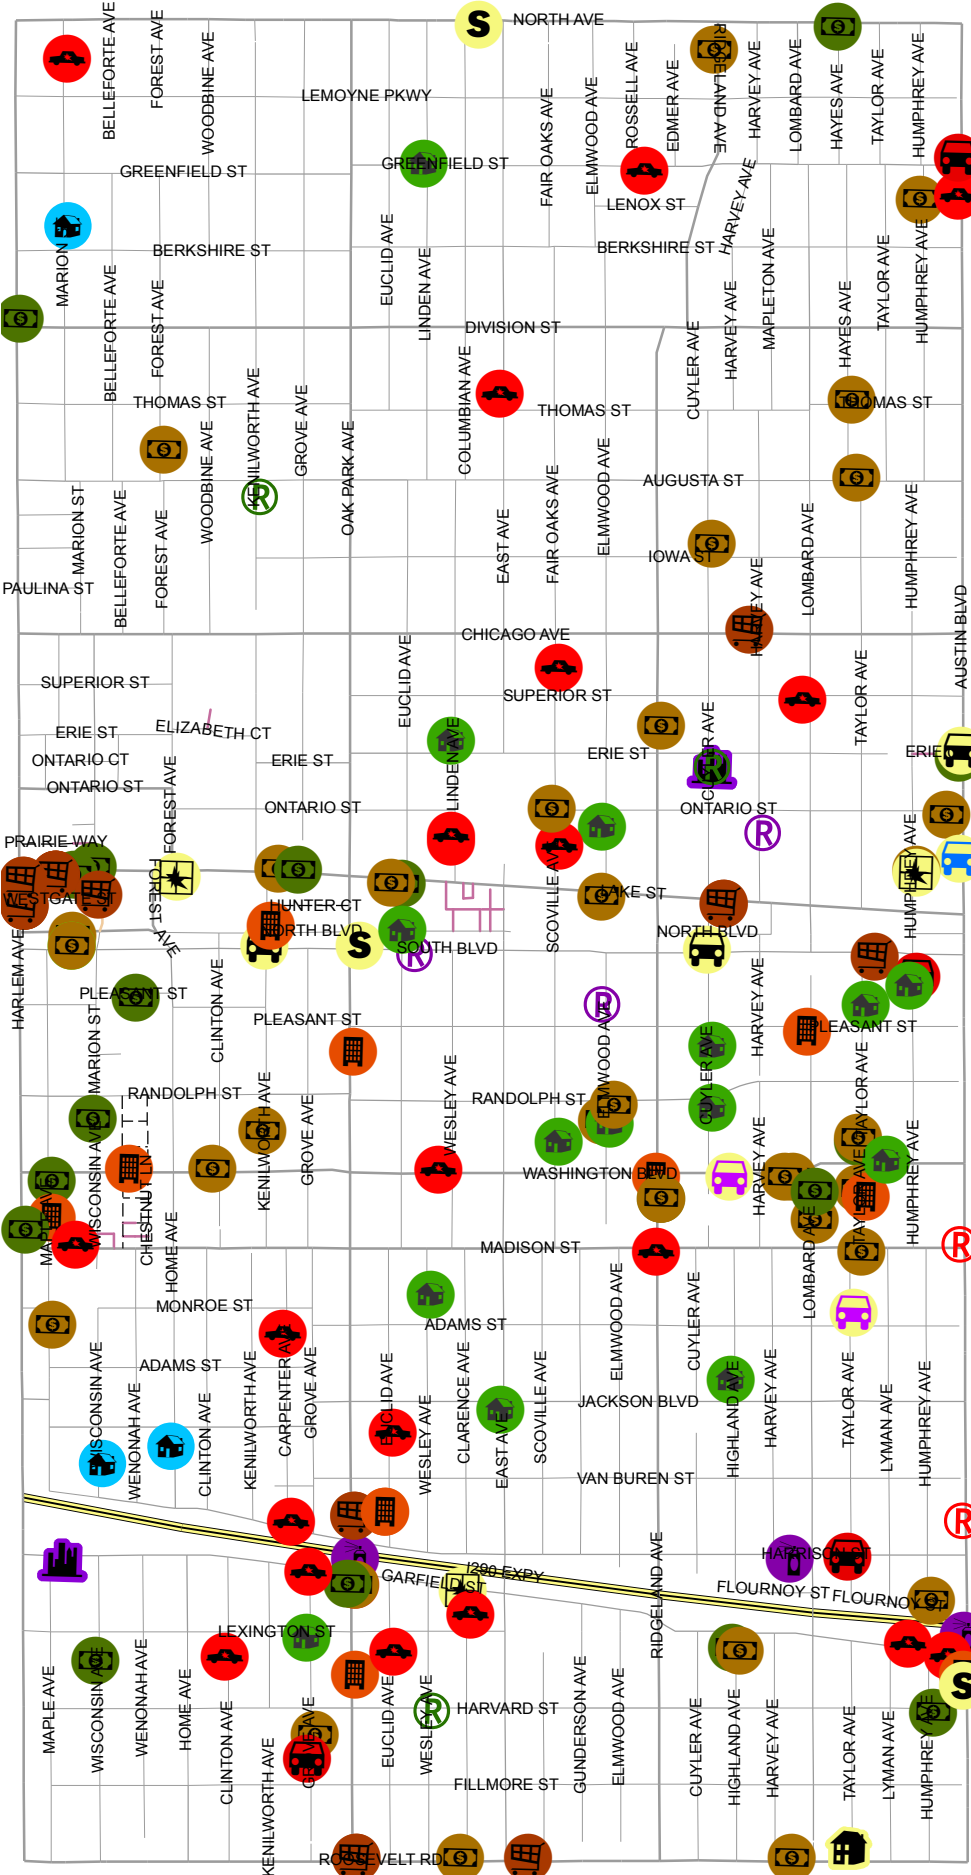

Village of Oak Park

PART 1 CRIME AND GRAFFITI
OCTOBER 2018

- Criminal Sexual Assault -3
- Agg Assault -1
- Agg Vehicular Hijacking -1
- Agg Robbery -3
- Robbery -3
- Armed Robbery -3
- Burglary to Apt -11
- Burglary to Apt Storage Locker -3
- Burglary to Business -2
- Burglary to Garage -15
- Burglary to House -3
- Home Invasion -1
- Graffiti -3
- Motor Vehicle Theft -4
- Theft of Motor Veh Parts/Accessories -3
- Theft Fr Motor Vehicle -2
- Burglary From Motor Vehicle -22
- Retail Theft -22
- Theft \$500 and Under -34
- Theft Over \$500 -18

HOW TO PREVENT PACKAGE THEFT

- *Schedule deliveries for time you will be home. This keeps packages from being unattended for long periods.
- *Consider using a smart locker. The locker secures your package until you are able to pick up.
- *Have the package delivered to a neighbor.

The Holidays pack enough stress, These tips may help with "dealing with package theft" off of your to-do list.

CRIME TIP HOTLINE # 708.434.1636
*** YOU MAY REMAIN ANONYMOUS**

0 0.375 0.75 1.5 Miles

- Data are preliminary and subject to change without notice