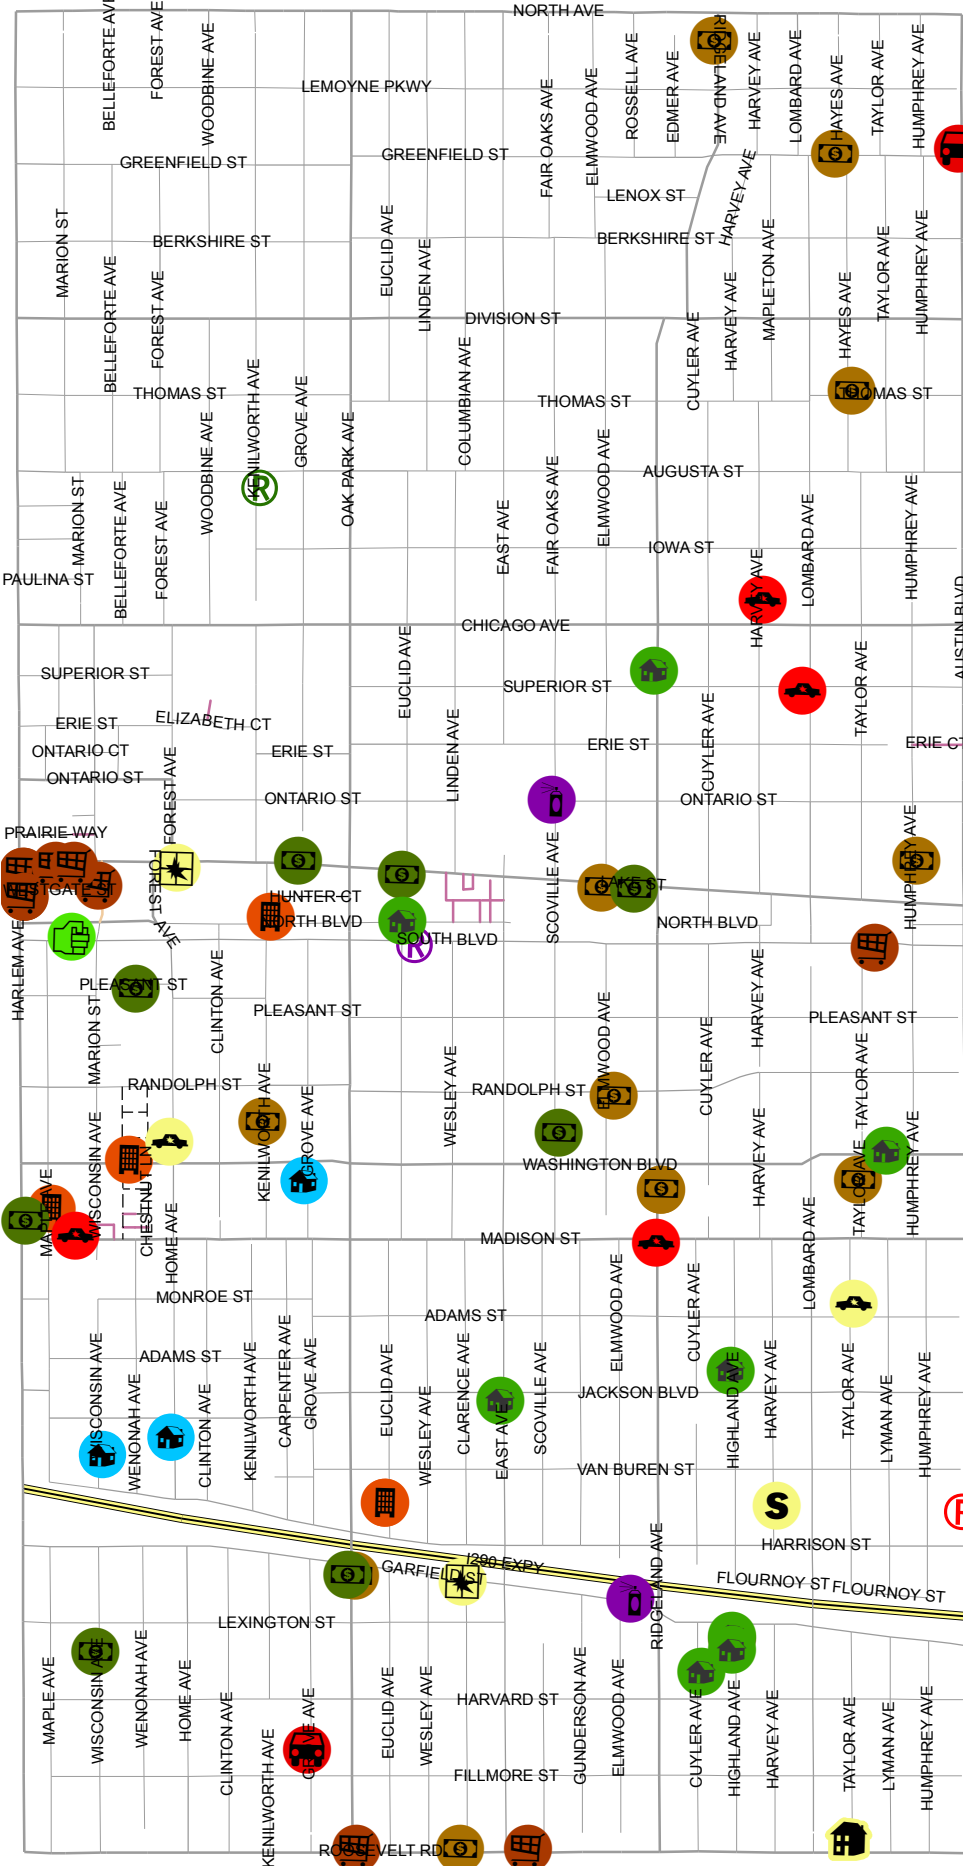

Village of Oak Park

PART 1 CRIMES AND GRAFFITI OCTOBER 31 - NOVEMBER 5, 2018

- Crim Sexual Assault -1
- Agg Assault -2
- Agg Robbery -1
- Robbery -1
- Armed Robbery -1
- Burglary From Motor Vehicle -4
- Burglary to Apt -5
- Burglary to Apt Storage Locker -2
- Burglary to Garage -8
- Burglary to House -3
- Home Invasion -1
- Graffiti -2
- Motor Vehicle Theft -2
- Retail Theft -12
- Theft Fr Motor Vehicle -2
- Theft \$500 and Under -12
- Theft Over \$500 -9

HOW TO PREVENT PACKAGE THEFT

*Schedule deliveries for time you will be home. This keeps packages from sitting unattended for long periods.

*Consider using a smart locker. The locker secures your package until you are able to pick up.
*Have the package delivered to a neighbor.

Holiday's pack enough stress, These tips may help with "dealing with package theft" off of your to-do list.

CRIME TIP HOTLINE # 708.434.1636
*** YOU MAY REMAIN ANONYMOUS**

0 0.375 0.75 1.5 Miles

- Data are preliminary and subject to change without notice