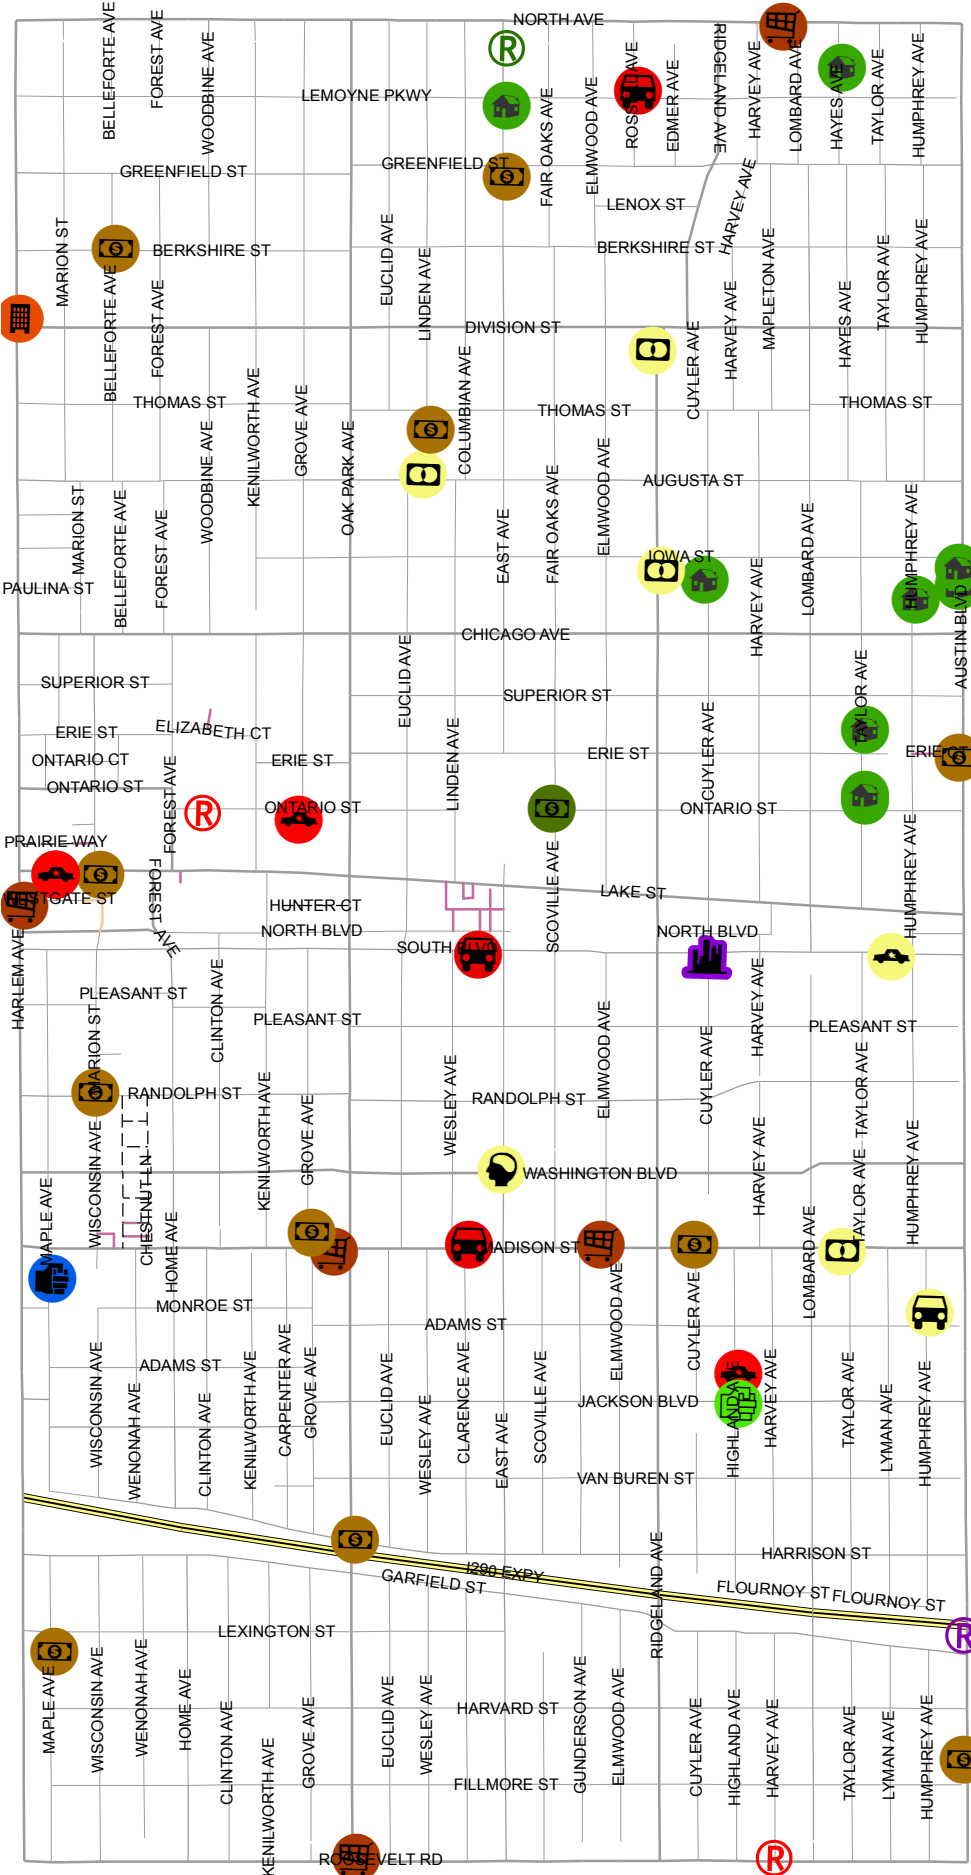

# Village of Oak Park

## PART 1 CRIMES AND GRAFFITI NOVEMBER 13 - NOVEMBER 26, 2018

- Agg Battery of A Child -1
- Identity Theft -4
- Theft of Motor Veh Parts/Accessories -1
- Agg Vehicular Hijacking -1
- Agg Assault -1
- Agg Battery -1
- Agg Robbery -1
- Armed Robbery -2
- Burglary From Motor Vehicle -3
- Burglary to Apt -1
- Burglary to Business -1
- Burglary to Garage -9
- Motor Vehicle Theft -3
- Retail Theft -8
- Robbery -2
- Theft \$500 and Under -11
- Theft Over \$500 -1

The holidays pack enough stress, These tips may help with "dealing with package theft" off of your to-do list.

**CRIME TIP HOTLINE # 708.434.1636**  
**\* YOU MAY REMAIN ANONYMOUS**

0 0.375 0.75 1.5 Miles