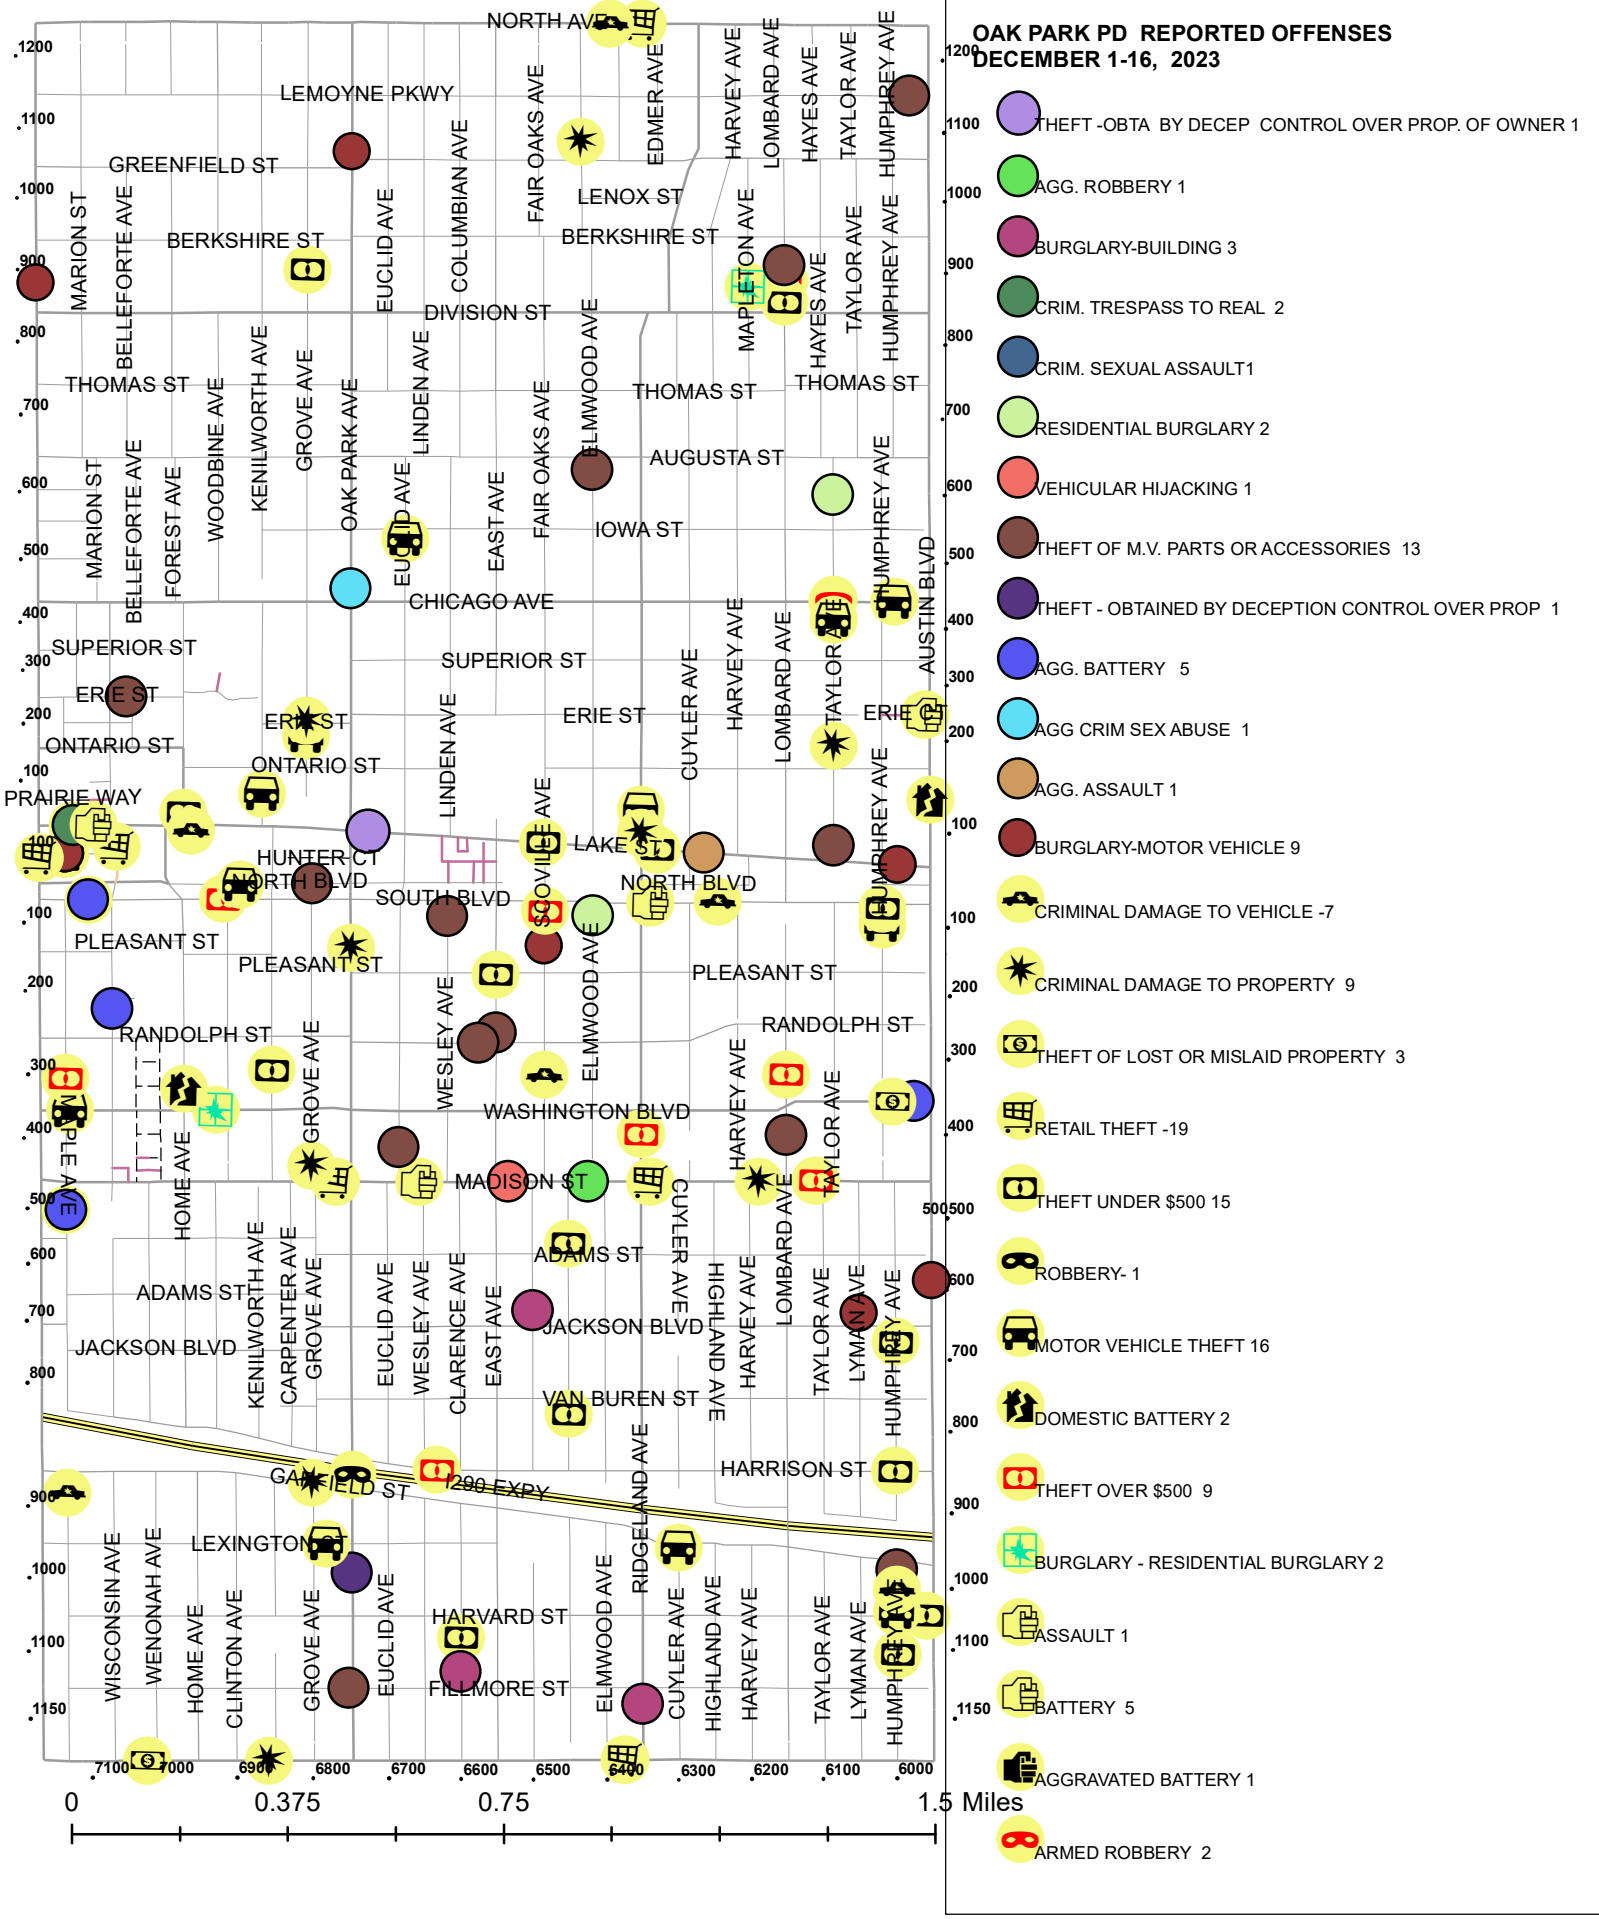

# Village of Oak Park

7100 7000 6900 6800 6700 6600 6500 6400 6300 6200 6100 6000

- Data are preliminary and subject to change without notice