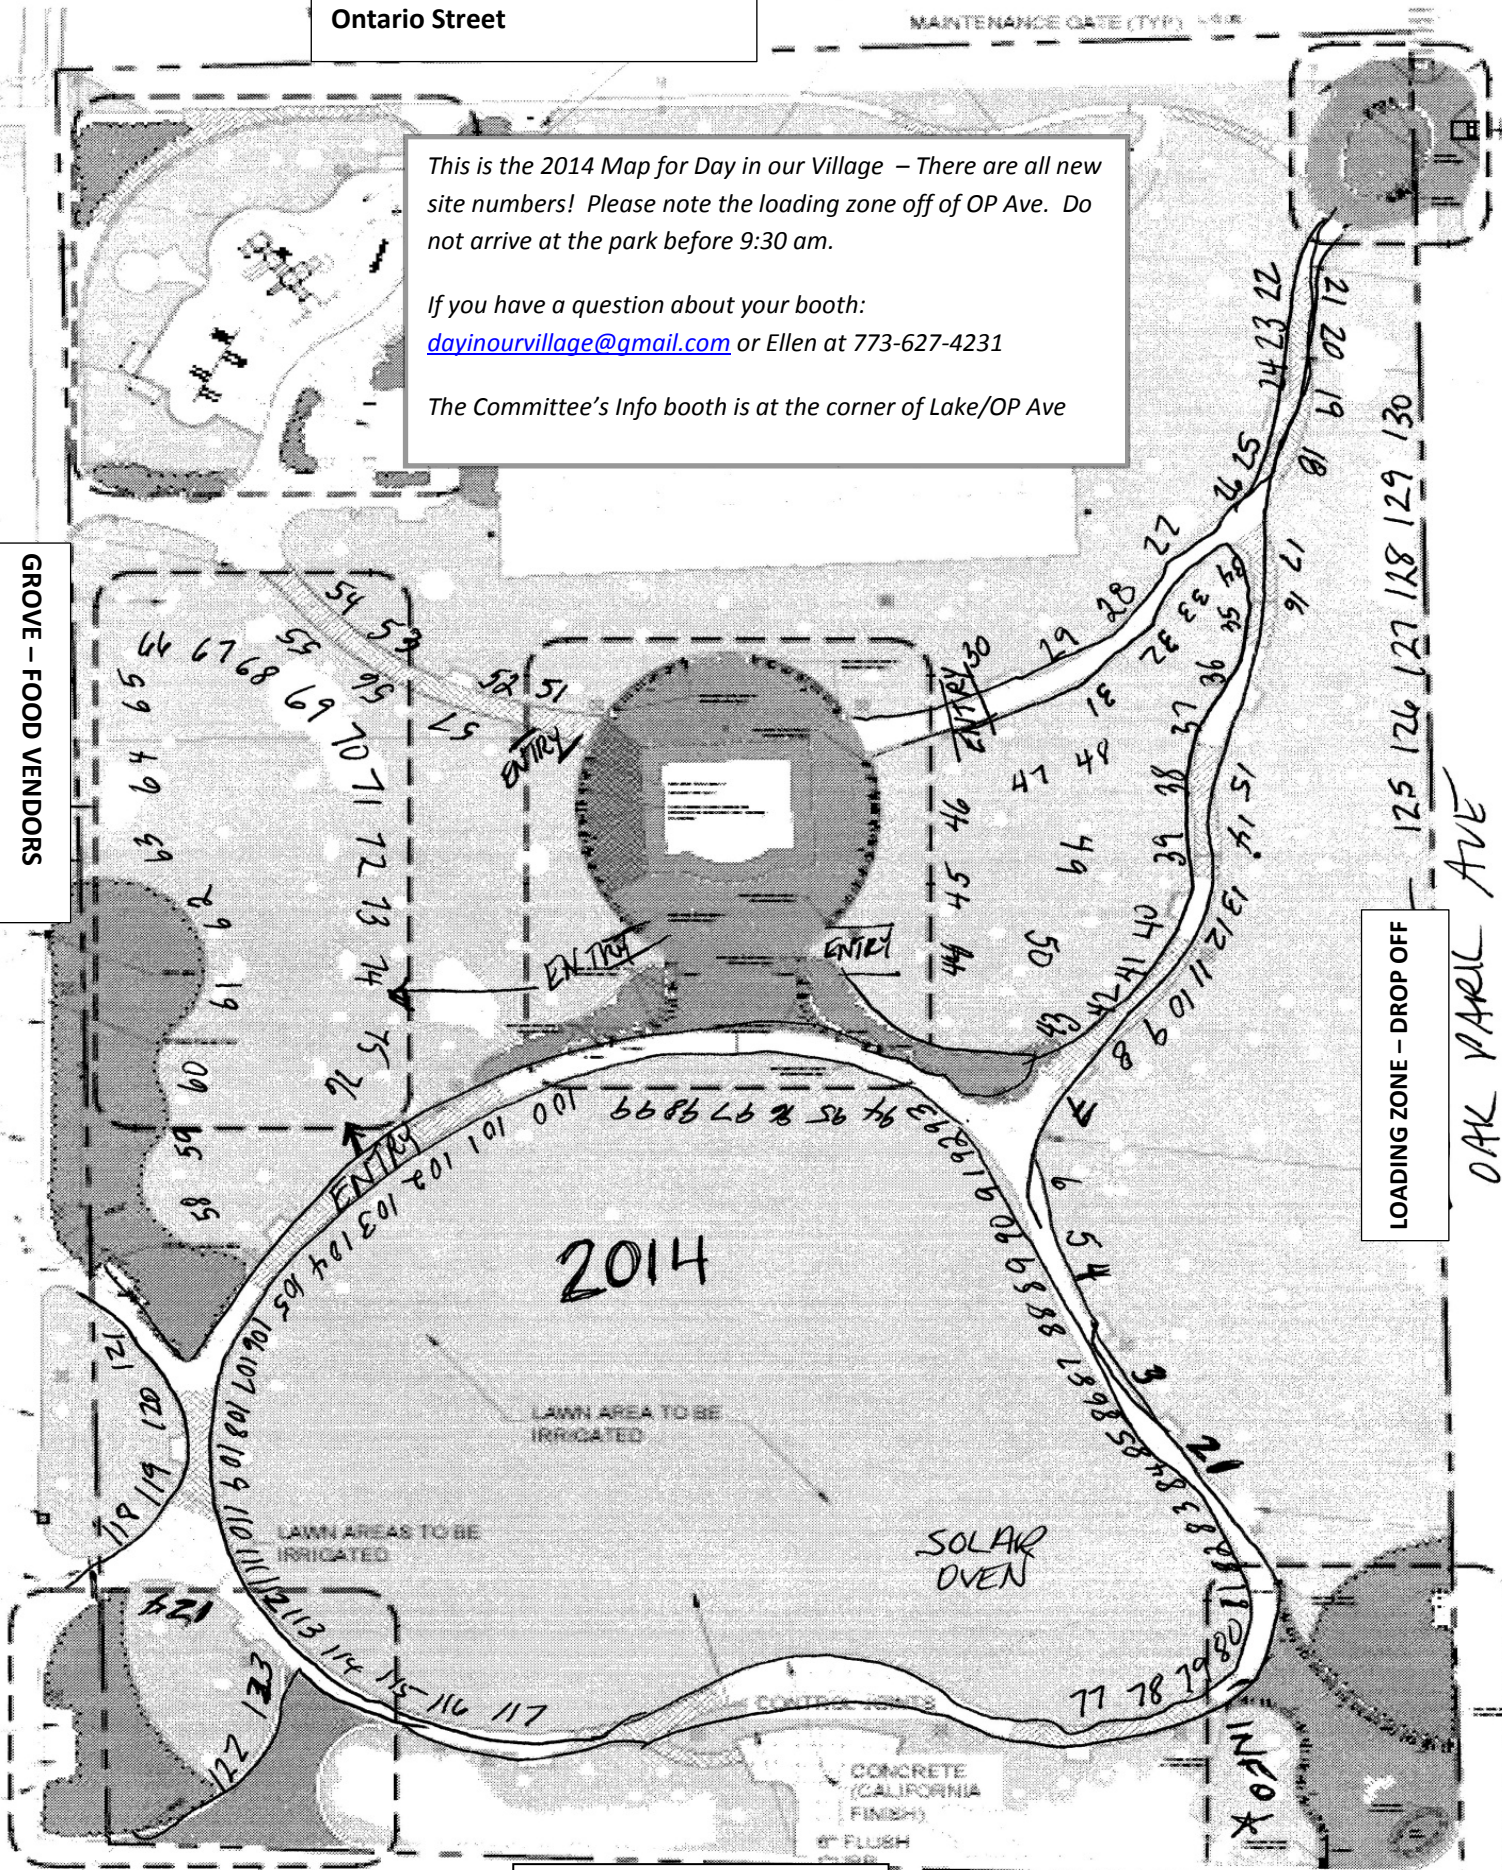

Ontario Street

MAINTENANCE GATE (TYP) 1/4" X 1/4"

This is the 2014 Map for Day in our Village – There are all new site numbers! Please note the loading zone off of OP Ave. Do not arrive at the park before 9:30 am.

If you have a question about your booth:
dayinourvillage@gmail.com or Ellen at 773-627-4231

The Committee's Info booth is at the corner of Lake/OP Ave

GROVE – FOOD VENDORS

LOADING ZONE – DROP OFF
OAK PARK AVE